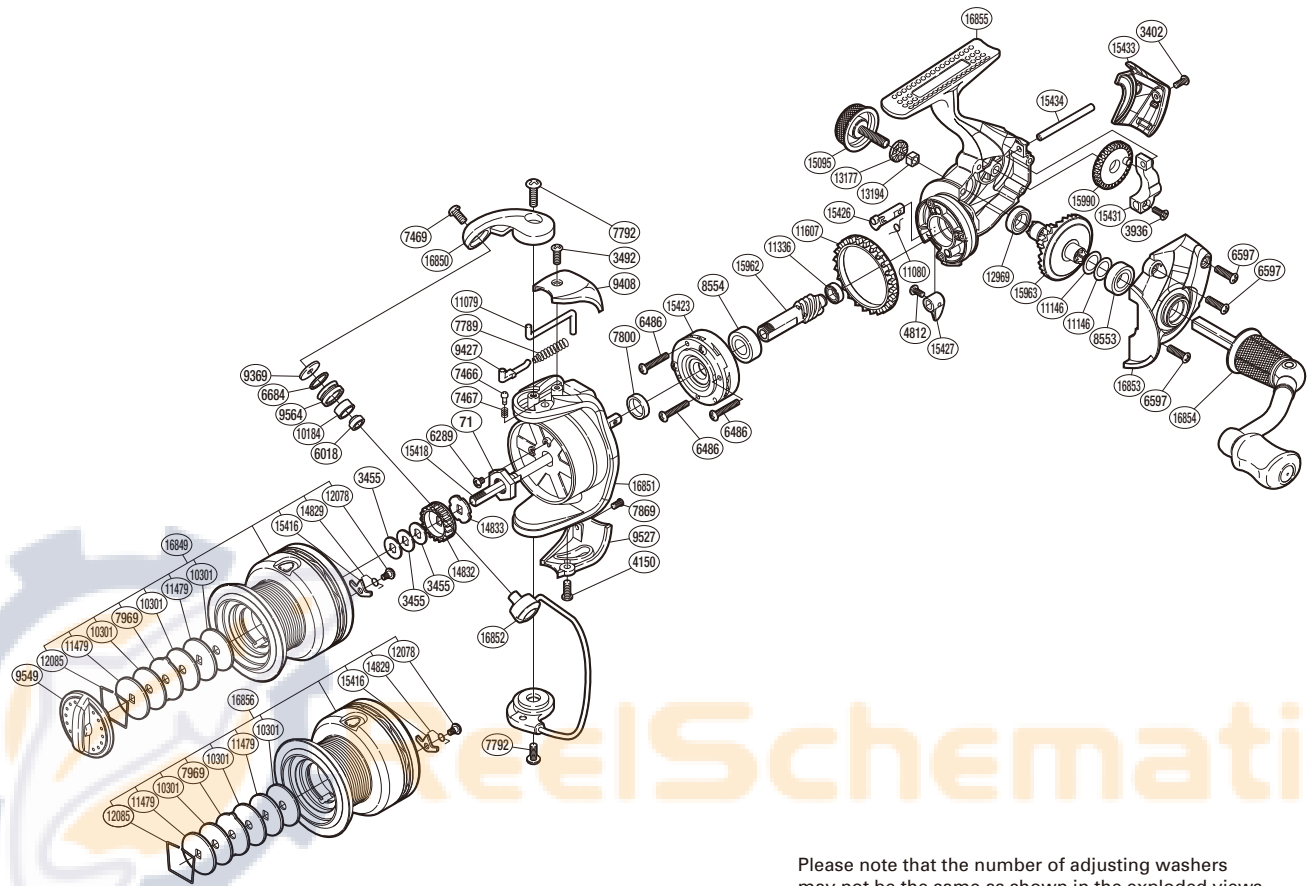

SHIMANO

AERNOS

ARNS-2500FB

(51SH242501G)

Please note that the number of adjusting washers may not be the same as shown in the exploded views. (Adjustment will vary with each individual product.)

Part No.	Description	Part No.	Description	Part No.	Description
RD 0071	Rotor Nut	RD 9369	Line Roller Washer	RD15095	Handle Screw Cap
RD 3402	Screw	RD 9408	Bail Spring Cover	RD15416	Drag Click
RD 3455	Spool Washer	RD 9427	Bail Spring Guide	RD15418	Main Shaft
RD 3492	Screw	RD 9527	Bail Hold Support Guard	RD15423	Roller Clutch Assembly
RD 3936	Screw	RD 9549	Drag Knob	RD15426	Anti-Reverse Cam
RD 4150	Screw	RD 9564	Line Roller	RD15427	Anti-Reverse Lever
RD 4812	Screw	RD10184	Line Roller Bushing	RD15431	Oscillating Slider
RD 6018	Ball Bearing	RD10301	Drag Washer	RD15433	Rear Protector
RD 6289	Screw	RD11079	Bail Trip Lever	RD15434	Oscillating Guide
RD 6486	Screw	RD11080	Anti-Reverse Cam Spring	RD15962	Pinion Gear
RD 6597	Screw	RD11146	Washer	RD15963	Drive Gear
RD 6684	Line Roller Spacer	RD11336	Ball Bearing	RD15990	Oscillating Gear
RD 7466	Click Pin	RD11479	Key Washer	RD16849	Spool Assembly
RD 7467	Click Spring	RD11607	Friction Ring	RD16850	Bail Arm
RD 7469	Screw	RD12078	Screw	RD16851	Rotor
RD 7789	Bail Spring	RD12085	Drag Washers Retainer	RD16852	Bail Assembly
RD 7792	Screw	RD12969	Ball Bearing	RD16853	Side Cover
RD 7800	Rotor Ring	RD13177	Handle Screw Cap Spacer	RD16854	Handle Assembly
RD 7869	Screw	RD13194	Handle Screw Lock	RD16855	Body
RD 7969	Eared Washer	RD14829	Drag Click Spring		
RD 8553	Ball Bearing	RD14832	Spool Support A		
RD 8554	Ball Bearing	RD14833	Spool Support B	RD16856	Spare Spool Assembly

(140320)